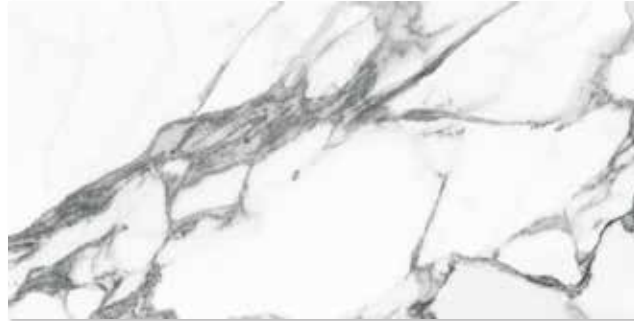

# SUPREME

---

PORCELAIN TILE

**6395 Supreme white**  
60x120 R  
**6403 Supreme white**  
60x120 R

Satin Matt  
Rectified PT  
Polished  
Rectified PT