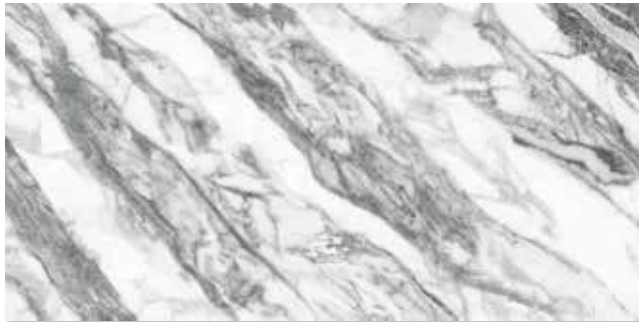

SUPREME

PORCELAIN TILE

6415 Supreme Decor Reflection

60x120 R

6420 Supreme Decor Reflection

60x120 R

Satin Matt

Rectified PT

Polished

Rectified PT