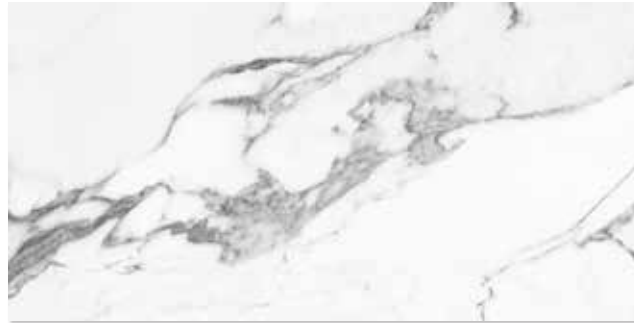

# SUPREME

---

PORCELAIN TILE

**6395 Supreme white**  
60x120 R  
**6403 Supreme white**  
60x120 R

Satin Matt  
Rectified PT  
Polished  
Rectified PT