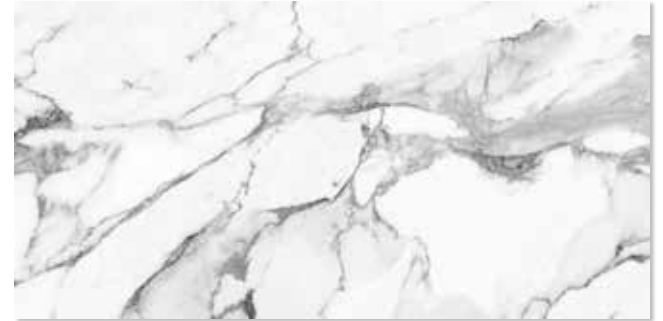

# SUPREME

---

PORCELAIN TILE

**6395 Supreme white**  
60x120 R  
**6403 Supreme white**  
60x120 R

Satin Matt  
Rectified PT  
Polished  
Rectified PT