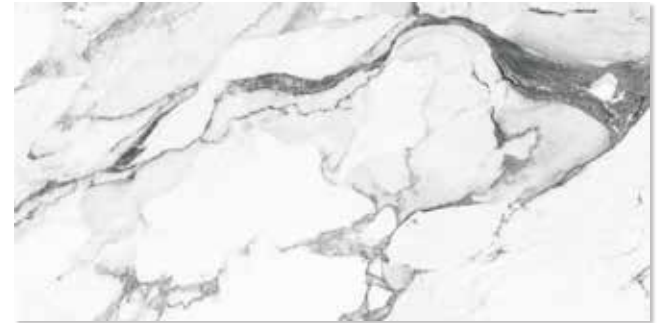

# SUPREME

---

PORCELAIN TILE

**6395 Supreme white**  
60x120 R  
**6403 Supreme white**  
60x120 R

Satin Matt  
Rectified PT  
Polished  
Rectified PT