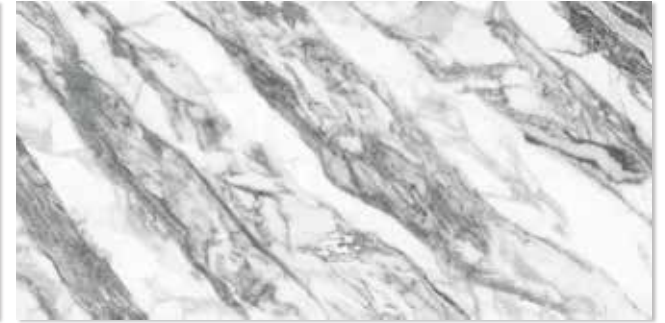

SUPREME

PORCELAIN TILE

6415 Supreme Decor Reflection

60x120 R

6420 Supreme Decor Reflection

60x120 R

Satin Matt

Rectified PT

Polished

Rectified PT