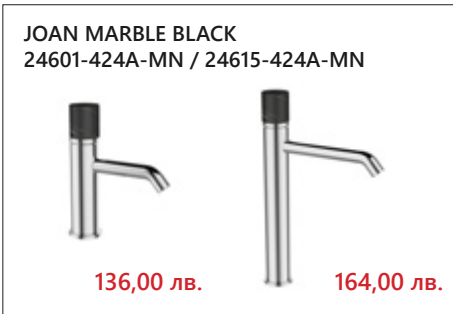

JOAN MARBLE BLACK & WHITE