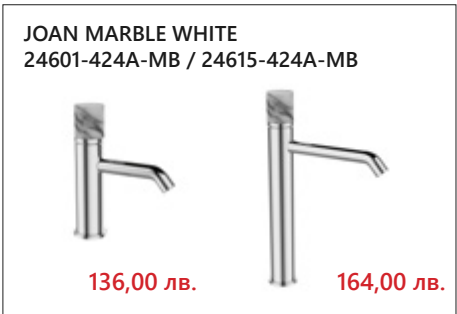

JOAN MARBLE BLACK & WHITE